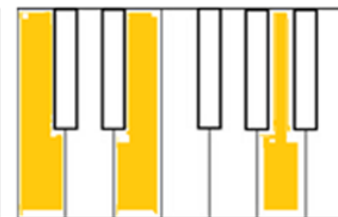

Verse

Chord progression for Verse:
 C G Am C
 G G A C B — G D — C B B A — A C G G A C B
 G Am C G^A Am
 G G A E — G G A C B — G D — C B B A
 C G Am
 A C — G G A C B — G G A E

C = C E G

G = G B D

Am = A C E

F = F A C

G = G B D

Em = E G B

Am = A C E

Ukulele

Simple Guitar

Verse

C major