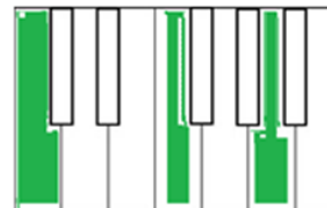

Chorus

Chord progression for Chorus:
F G Em Am F
C G G E — B B E E — B C E — B C A — C G G E
G Em Am F G
B B E E — B C E — B C A — A A A G — E E G G
Em Am F G Em Am
E E E C — B A — A A A G — E E G G — E E E C — B
F G Em Am F
A B — E E E C — B A
G Em Am F
E E E C — B A

F = F A C