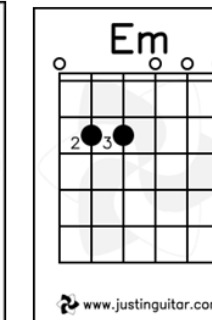

Ukulele

Simple Guitar

Verse

C major

G major

A minor

Chorus

F major

G major

E minor

A minor

Advanced Guitar

Verse

Chorus

Bass Guitar