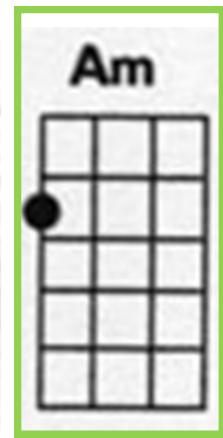

Verse

Chord progression for Verse:
 C G Am C
 G G A C B — G D — C B B A — A C G G A C B
 G Am C G^A Am
 G G A E — G G A C B — G D — C B B A
 C G Am
 A C — G G A C B — G G A E

C = C E G

G = G B D

Am = A C E

F = F A C

G = G B D

Em = E G B

Am = A C E

Ukulele

Simple Guitar

Verse

C major