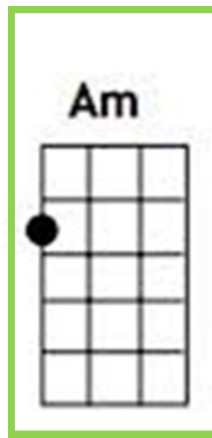

Verse

Chord progression for Verse:
 C G Am C
 G G A C B — G D — C B B A — A C G G A C B
 G Am C G^A Am
 G G A E — G G A C B — G D — C B B A
 C G Am
 A C — G G A C B — G G A E

C = C E G

G = G B D

Am = A C E

F = F A C

G = G B D

Em = E G B

Am = A C E

Ukulele

Simple Guitar

Verse

C major