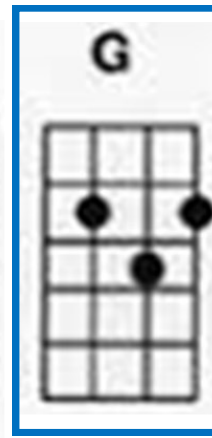

Verse

Chord progression for Verse:
 C G Am C
 G G A C B — G D — C B B A — A C G G A C B
 G Am C G^A Am
 G G A E — G G A C B — G D — C B B A
 C G Am
 A C — G G A C B — G G A E

C = C E G

G = G B D

Am = A C E

F = F A C

G = G B D

Em = E G B

Am = A C E

Ukulele

Simple Guitar

Verse

C major