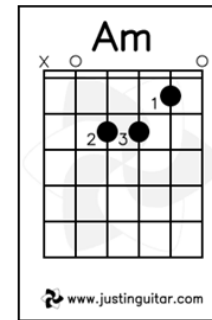

Advanced Guitar

Verse