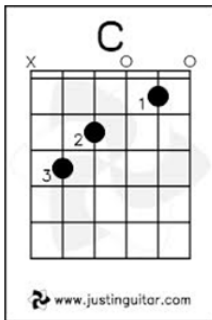

Advanced Guitar

Verse