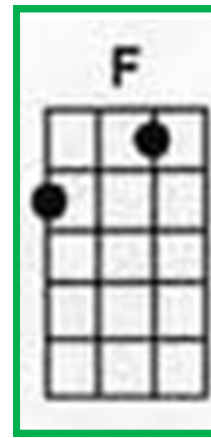

Verse

Chord progression for Verse:
 C G Am C
 G G A C B — G D — C B B A — A C G G A C B
 G Am C G^A Am
 G G A E — G G A C B — G D — C B B A
 C G Am
 A C — G G A C B — G G A E

C = C E G

G = G B D

Am = A C E

F = F A C

G = G B D

Em = E G B

Am = A C E

Ukulele

Simple Guitar

Verse

C major