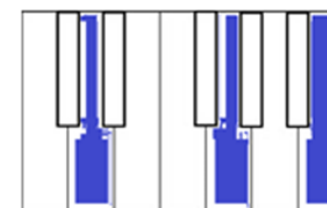

Verse

Chord progression for Verse:
C G Am C
G G A C B — G D — C B B A — A C G G A C B
G Am C G^A Am
G G A E — G G A C B — G D — C B B A
C G Am
A C — G G A C B — G G A E

C = C E G

G = G B D

Am = A C E

You shout it out
But I can't hear a word you say
I'm talking loud not saying much
I'm criticized but all your bullets ricochet
You shoot me down, but I get up

[Chorus]

I'm bulletproof, nothing to lose
Fire away, fire away
Ricochet, you take your aim
Fire away, fire away
You shoot me down but I won't fall
I am titanium
You shoot me down but I won't fall
I am titanium

Chorus

Chord progression for Chorus:
F G Em Am F
C G G E — B B E E — B C E — B C A — C G G E
G Em Am F G
B B E E — B C E — B C A — A A A G — E E G G
Em Am F G Em Am
E E E C — B A — A A A G — E E G G — E E E C — B
F G Em Am F
A B — E E E C — B A
G Em Am F
E E E C — B A

F = F A C

G = G B D

Em = E G B

Am = A C E